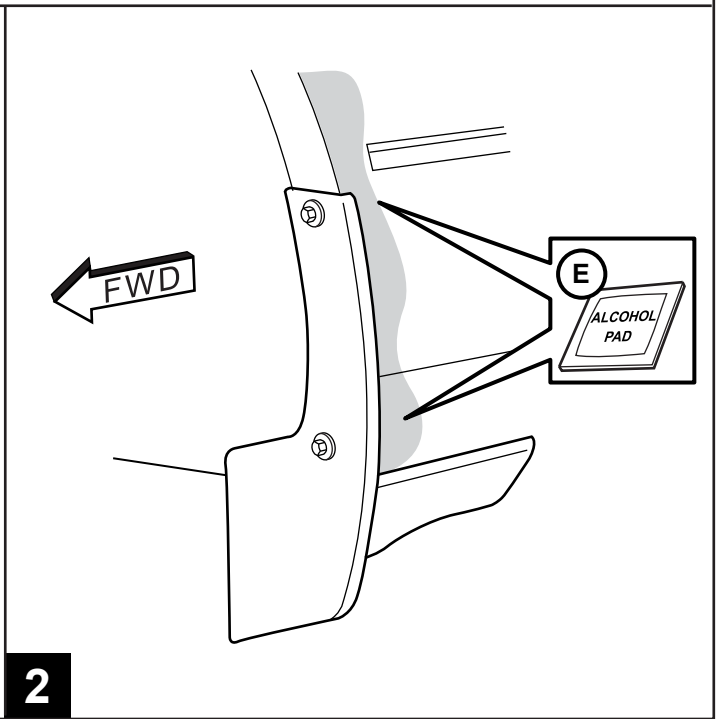

REAR SPLASH GUARDS

RAM HEAVY TRUCK 2500/3500 WITHOUT WHEEL FLARES

www.mopar.com

1

2

3

4

5