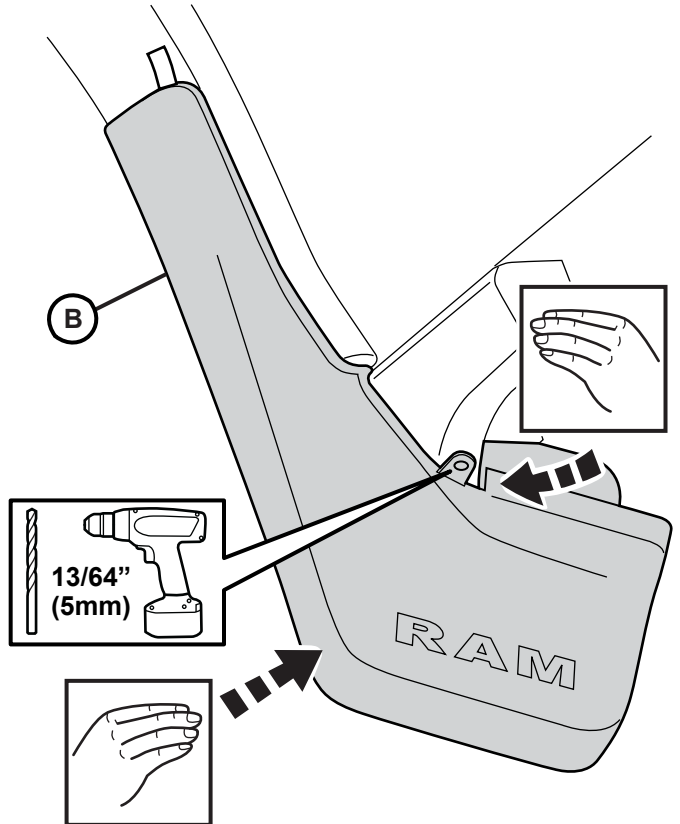

REAR SPLASH GUARDS

RAM HEAVY TRUCK 2500/3500 WITHOUT WHEEL FLARES

www.mopar.com

1

2

3

4

5