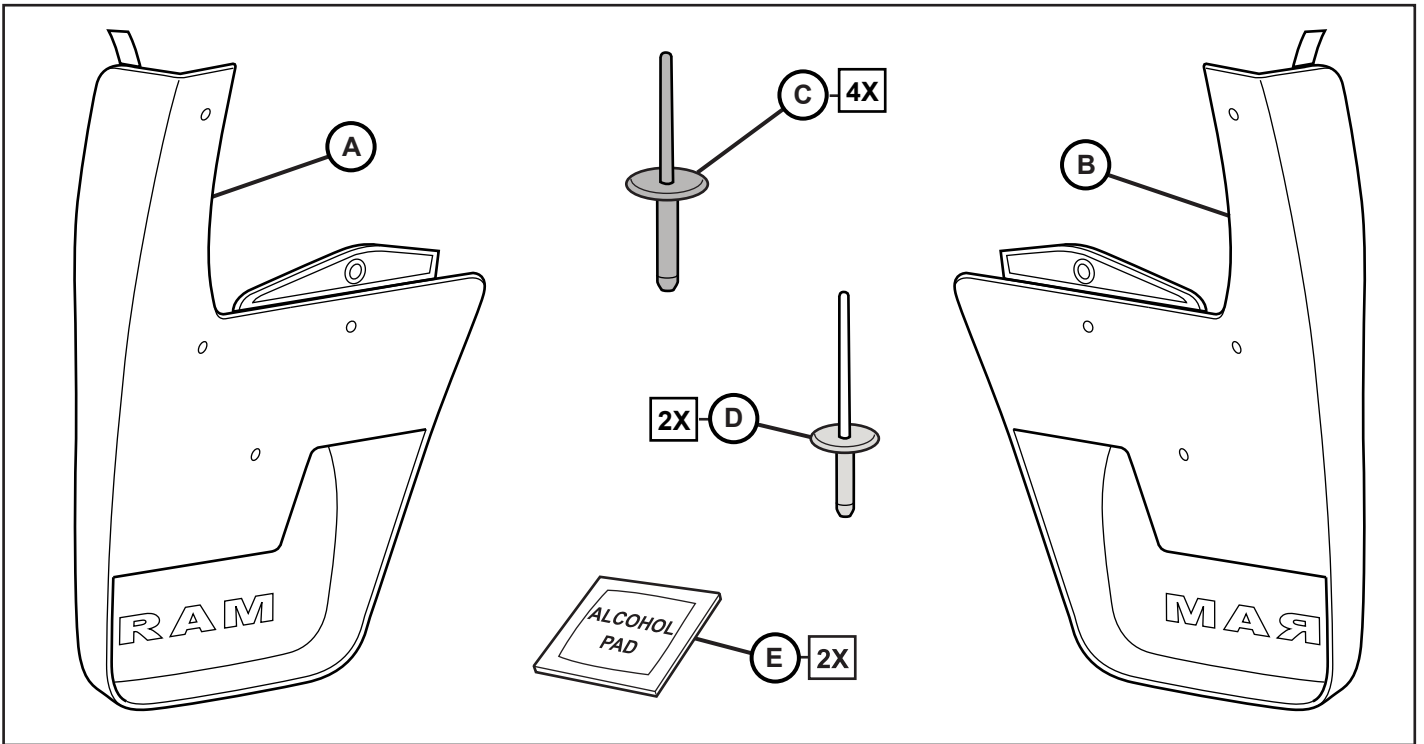

REAR SPLASH GUARDS

RAM HEAVY TRUCK 2500/3500 WITHOUT WHEEL FLARES

www.mopar.com

1

2

3

4

5