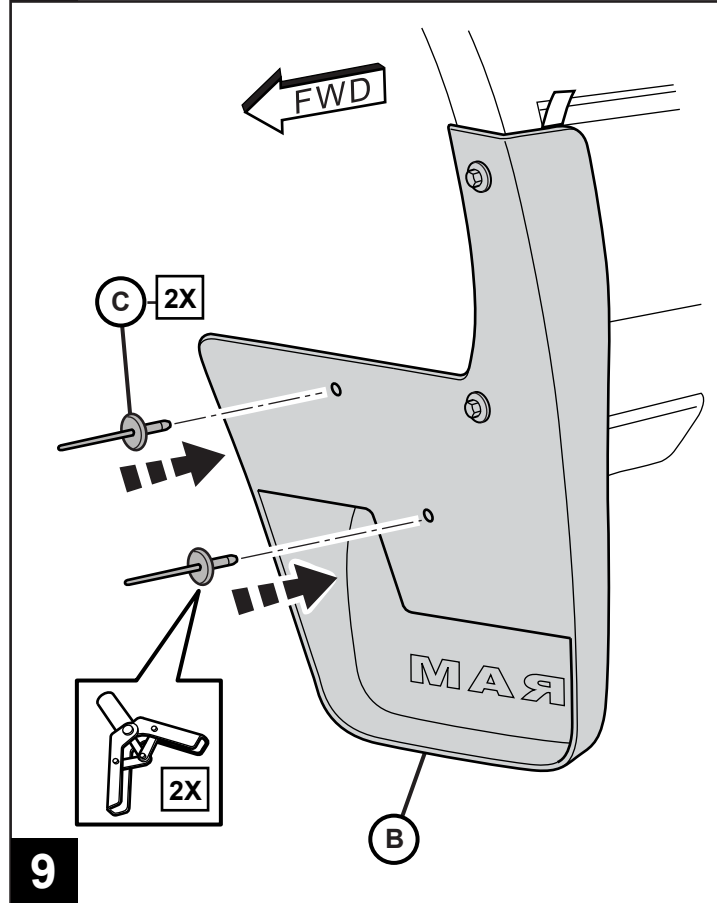

REAR SPLASH GUARDS

RAM HEAVY TRUCK 2500/3500 WITHOUT WHEEL FLARES

www.mopar.com

1

2

3

4

5

6

11

12