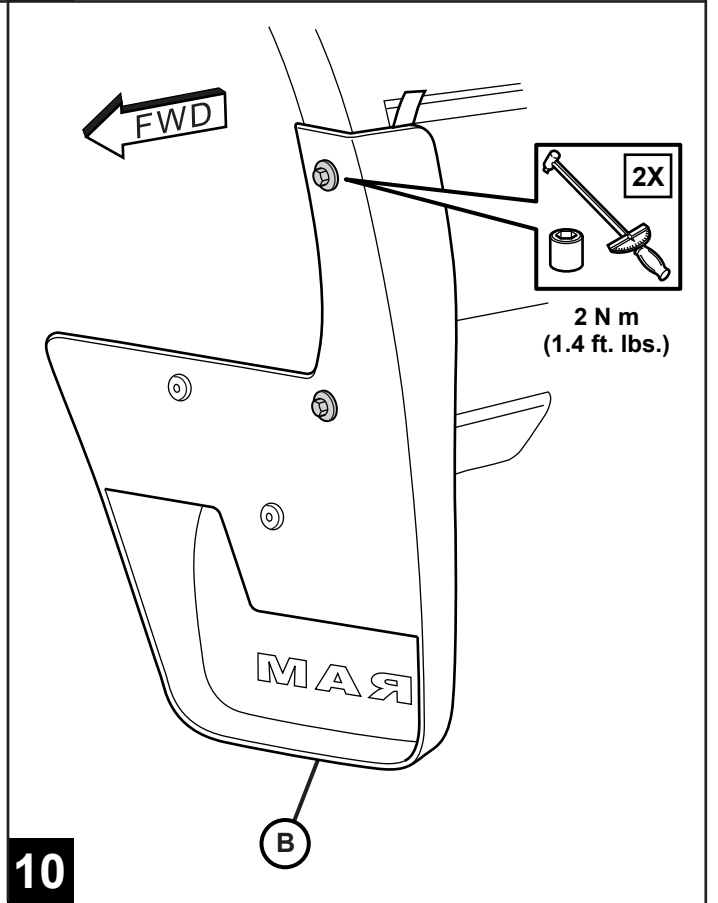

REAR SPLASH GUARDS

RAM HEAVY TRUCK 2500/3500 WITHOUT WHEEL FLARES

www.mopar.com

1

2

3

4

5

6

11

12