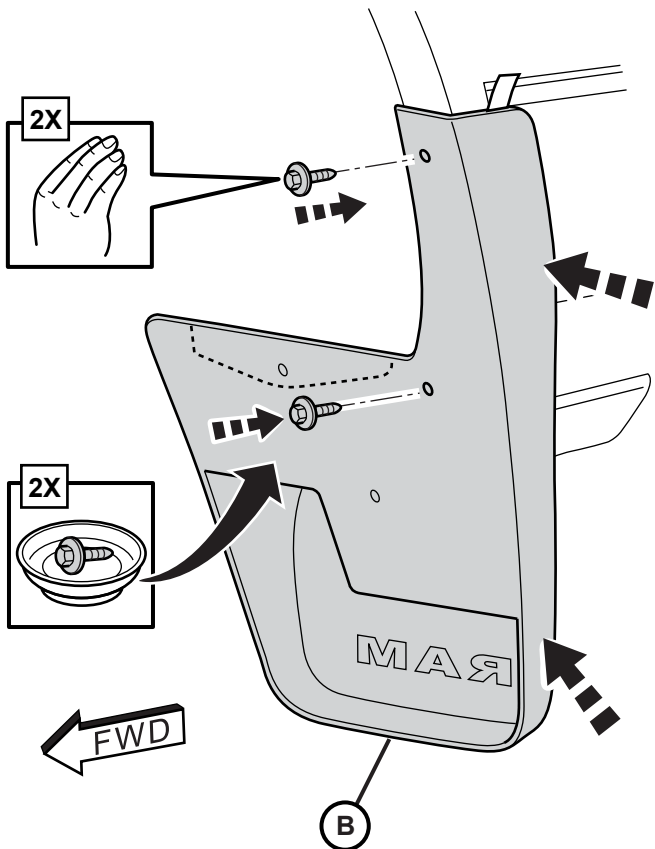

REAR SPLASH GUARDS

RAM HEAVY TRUCK 2500/3500 WITHOUT WHEEL FLARES

www.mopar.com

1

2

3

4

5