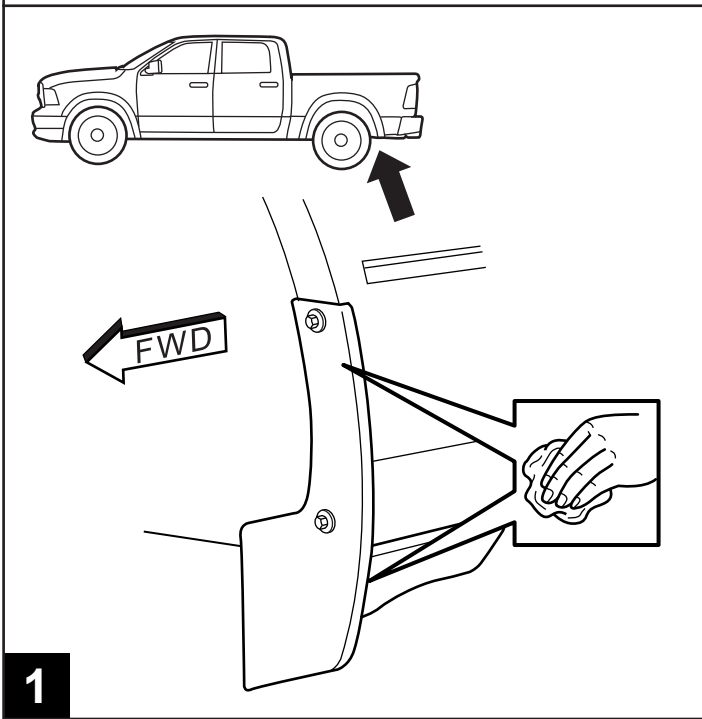

REAR SPLASH GUARDS

RAM HEAVY TRUCK 2500/3500 WITHOUT WHEEL FLARES

www.mopar.com

1

2

3

4

5