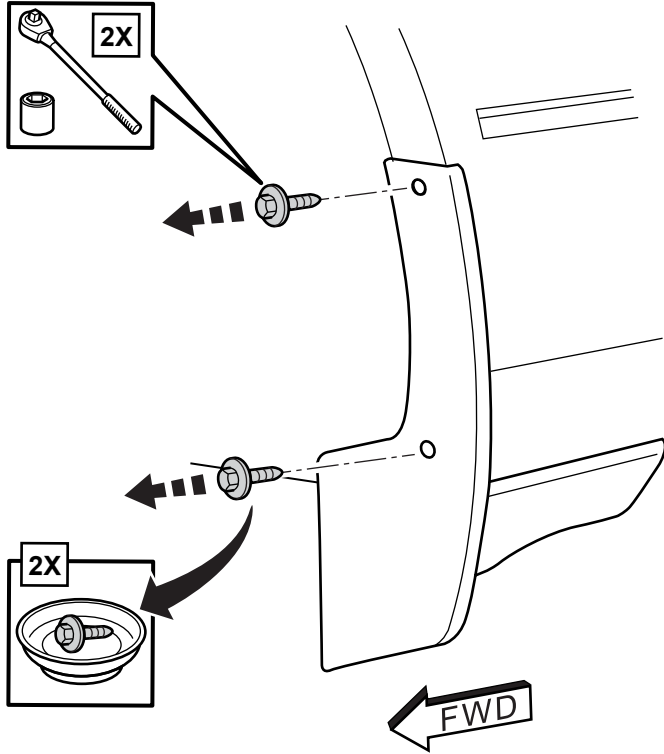

REAR SPLASH GUARDS

RAM HEAVY TRUCK 2500/3500 WITHOUT WHEEL FLARES

www.mopar.com

1

2

3

4

5