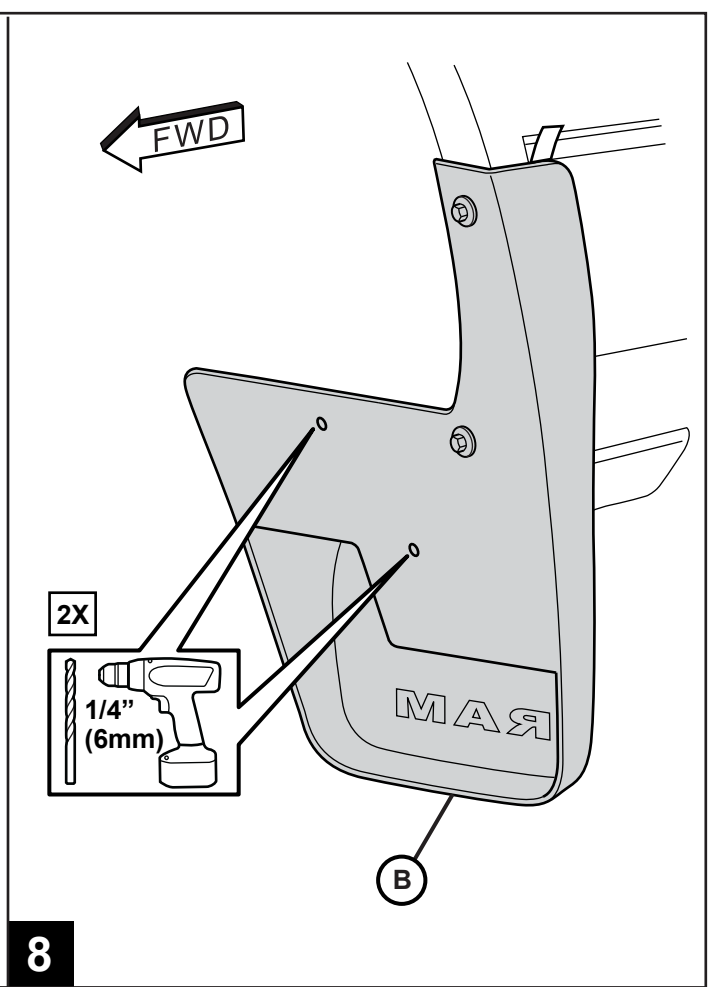

REAR SPLASH GUARDS

RAM HEAVY TRUCK 2500/3500 WITHOUT WHEEL FLARES

www.mopar.com

1

2

3

4

5

6

11

12