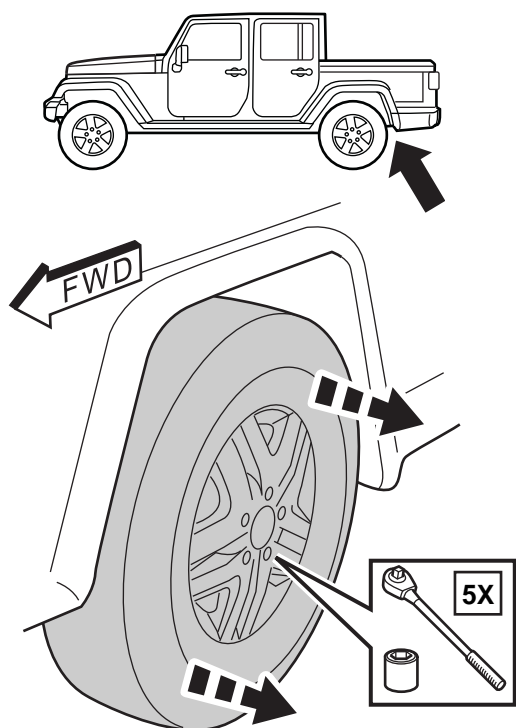

REAR SPLASH GUARDS JEEP GLADIATOR

www.mopar.com

1/4" (6mm)

1

2