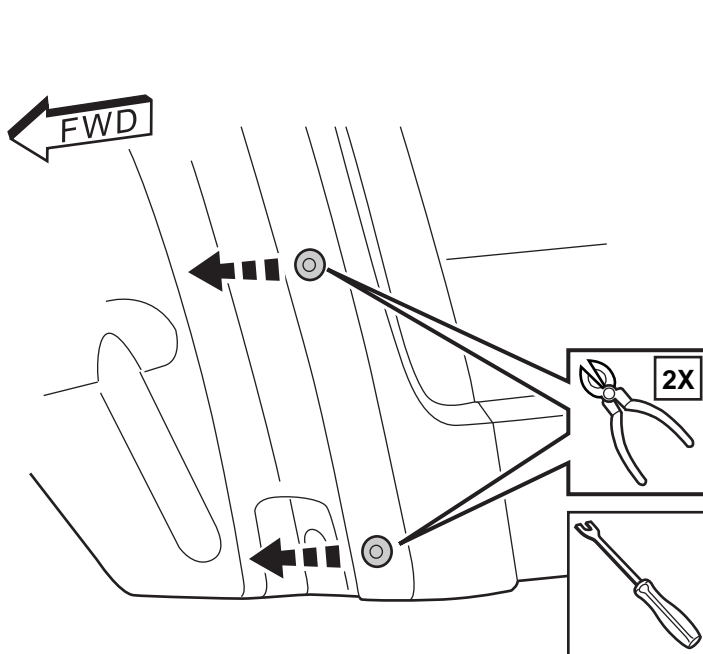

REAR SPLASH GUARDS JEEP GLADIATOR

www.mopar.com

1/4" (6mm)

1

2