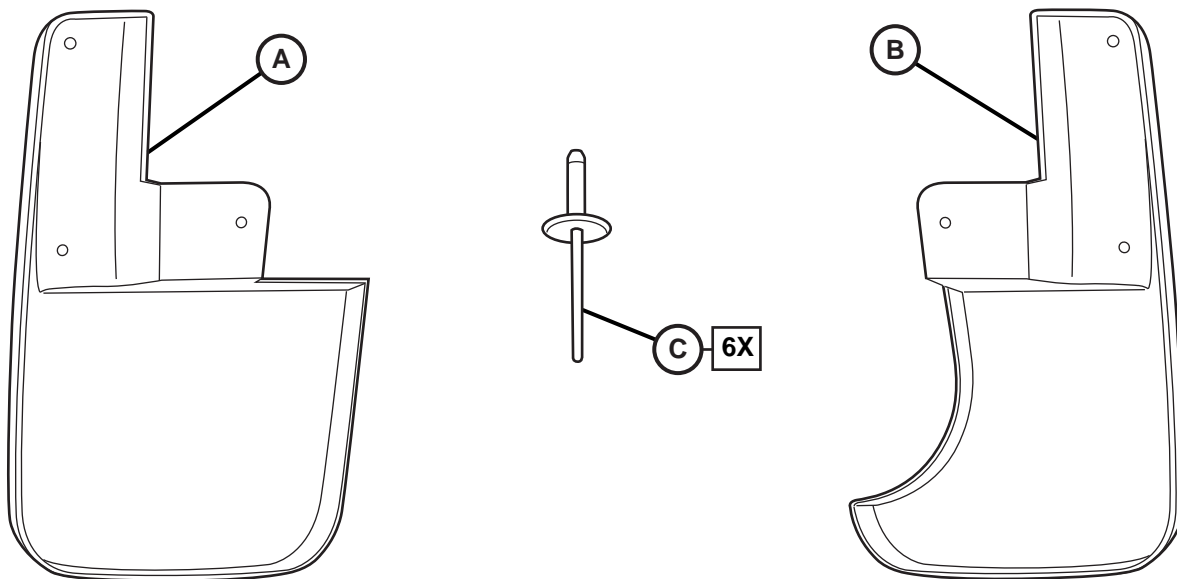

REAR SPLASH GUARDS JEEP GLADIATOR

www.mopar.com

1/4" (6mm)

1

2