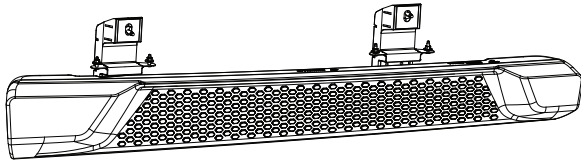

MOPAR®

Jeep Wrangler Running Board - 2 Door

A LH

C 4x

D 8x 10mm

B RH

10mm
13mm

13.0 Nm
(9.5ft. lbs)

4x **D**

A

C **2x**

27.5 Nm
(20ft. lbs)

10mm
13mm

Note: Repeat for other side