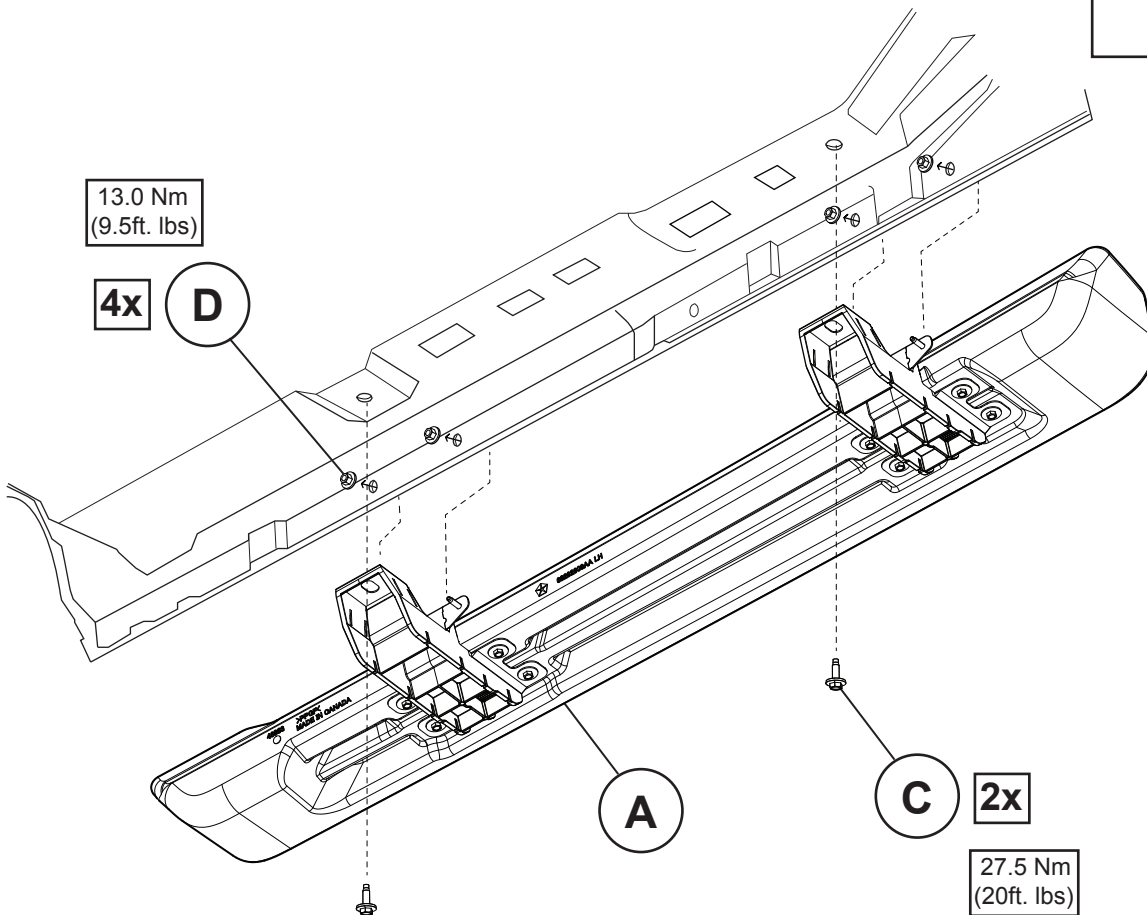

MOPAR®

Jeep Wrangler Running Board - 2 Door

A LH

C 4x

D 8x 10mm

B RH

10mm
13mm

13.0 Nm
(9.5ft. lbs)

4x **D**

A

C **2x**

27.5 Nm
(20ft. lbs)

10mm
13mm

Note: Repeat for other side