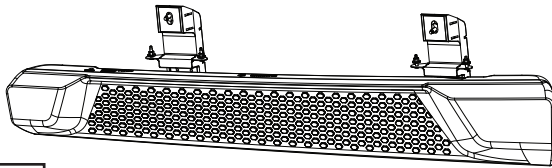

MOPAR®

Jeep Wrangler Running Board - 2 Door

A LH

C 4x

D 8x 10mm

B RH

10mm
13mm

13.0 Nm
(9.5ft. lbs)

4x **D**

A

C **2x**

27.5 Nm
(20ft. lbs)

10mm
13mm

Note: Repeat for other side